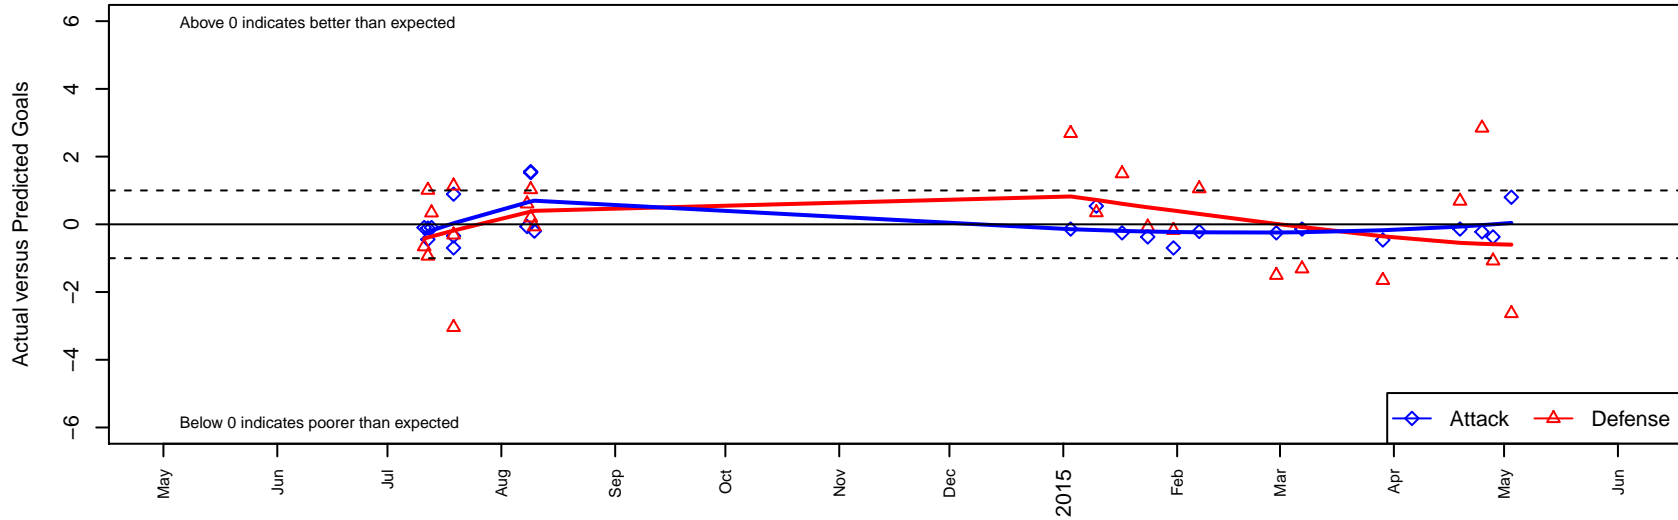

Seattle United Shoreline White G99

Seattle United Regional
 Seattle, WA
 G99 total strength=691
 attack=0.45 defense=1.04
 fall league = NPSL G15D2

alt names used:
 SEATTLE UNITED SHORELINE G99 WHITE (1
 Seattle United Shoreline White
 Seattle United Shoreline G99 White
 Seattle United SH G99 White
 Seattle United SH G99 White

Venues played:
 2014 Kent Cornucopia Cup U15 Gold U15
 2014 KITG GU15 Red
 2014 Mt Hood Challenge U15
 2014 NPSL G15D2
 2014 Founders Cup G99

Seattle United Shoreline White G99
 Dots are actual minus expected GF (blue circles) and GA (red triangles).
 Blue line is smoothed change in attack strength. Red is smoothed change in defense strength.

**attack and defense variance (black dot)
relative to other teams
and top 10 in region**

**attack and defense rating
relative to others at age
and all opponents in last 13 months**

Performance relative to 13 month average