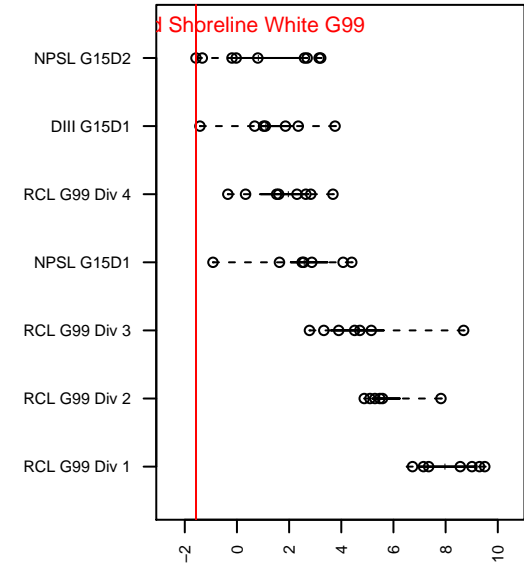

Seattle United Shoreline White G99

Seattle United Regional
 Seattle, WA
 G99 total strength=691
 attack=0.45 defense=1.04
 fall league = NPSL G15D2

alt names used:
 SEATTLE UNITED SHORELINE G99 WHITE (1
 Seattle United Shoreline White
 Seattle United Shoreline G99 White
 Seattle United SH G99 White
 Seattle United SH G99 White

Venues played:
 2014 Kent Cornucopia Cup U15 Gold U15
 2014 KITG GU15 Red
 2014 Mt Hood Challenge U15
 2014 NPSL G15D2
 2014 Founders Cup G99

Seattle United Shoreline White G99
 Dots are actual minus expected GF (blue circles) and GA (red triangles).
 Blue line is smoothed change in attack strength. Red is smoothed change in defense strength.

**attack and defense variance (black dot)
relative to other teams
and top 10 in region**

**attack and defense rating
relative to others at age
and all opponents in last 13 months**

Performance relative to 13 month average