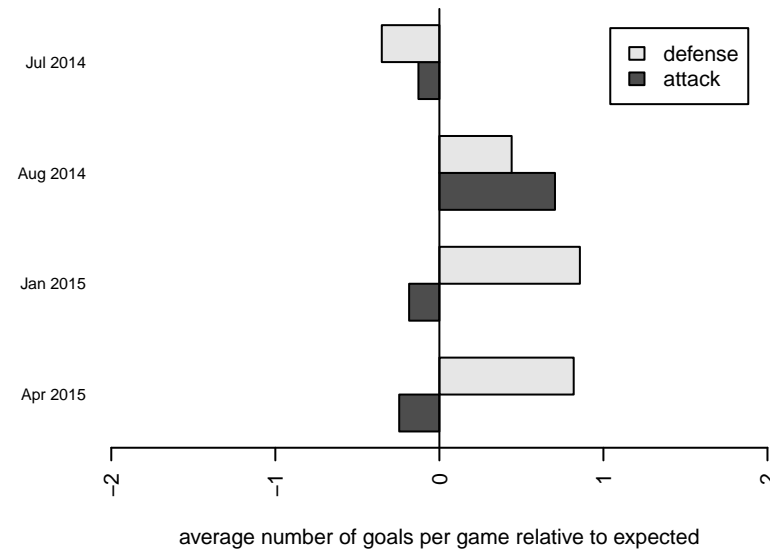

Performance relative to 13 month average