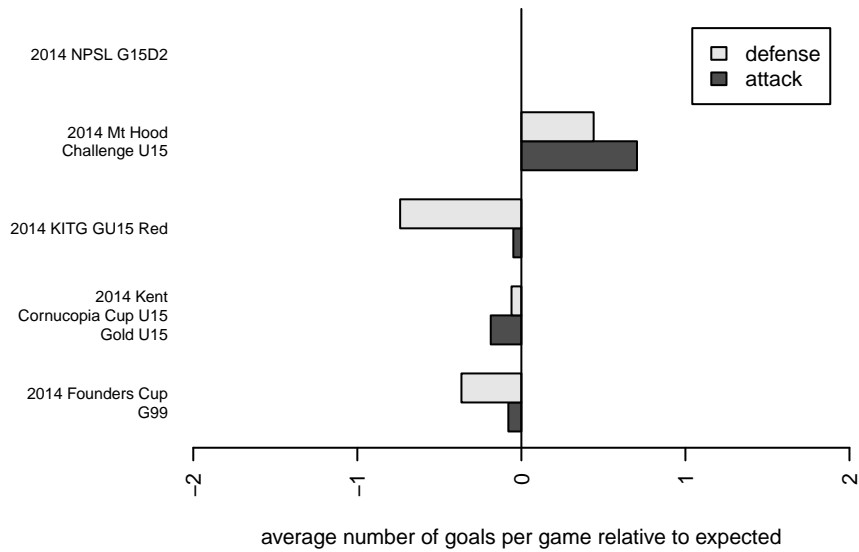

Seattle United Shoreline White G99

Seattle United Regional
 Seattle, WA
 G99 total strength=691
 attack=0.45 defense=1.04
 fall league = NPSL G15D2

alt names used:
 SEATTLE UNITED SHORELINE G99 WHITE (1
 Seattle United Shoreline White
 Seattle United Shoreline G99 White
 Seattle United SH G99 White
 Seattle United SH G99 White

Venues played:
 2014 Kent Cornucopia Cup U15 Gold U15
 2014 KITG GU15 Red
 2014 Mt Hood Challenge U15
 2014 NPSL G15D2
 2014 Founders Cup G99

Seattle United Shoreline White G99
 Dots are actual minus expected GF (blue circles) and GA (red triangles).
 Blue line is smoothed change in attack strength. Red is smoothed change in defense strength.

**attack and defense variance (black dot)
relative to other teams
and top 10 in region**

**attack and defense rating
relative to others at age
and all opponents in last 13 months**

Performance relative to 13 month average