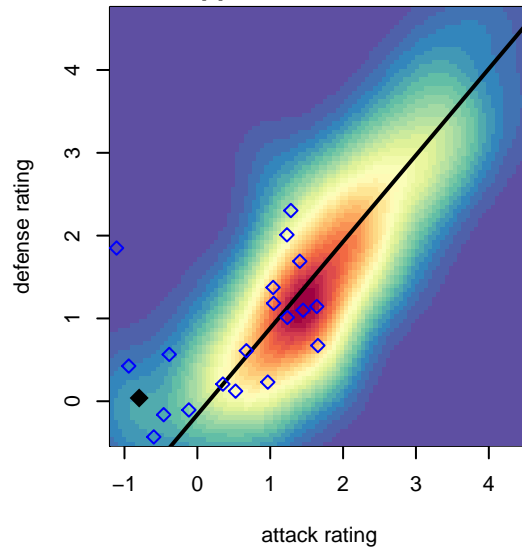

Seattle United Shoreline White G99

Seattle United Regional
 Seattle, WA
 G99 total strength=691
 attack=0.45 defense=1.04
 fall league = NPSL G15D2

alt names used:
 SEATTLE UNITED SHORELINE G99 WHITE (1
 Seattle United Shoreline White
 Seattle United Shoreline G99 White
 Seattle United SH G99 White
 Seattle United SH G99 White

Venues played:
 2014 Kent Cornucopia Cup U15 Gold U15
 2014 KITG GU15 Red
 2014 Mt Hood Challenge U15
 2014 NPSL G15D2
 2014 Founders Cup G99

Seattle United Shoreline White G99
 Dots are actual minus expected GF (blue circles) and GA (red triangles).
 Blue line is smoothed change in attack strength. Red is smoothed change in defense strength.

**attack and defense variance (black dot)
relative to other teams
and top 10 in region**

**attack and defense rating
relative to others at age
and all opponents in last 13 months**

Performance relative to 13 month average