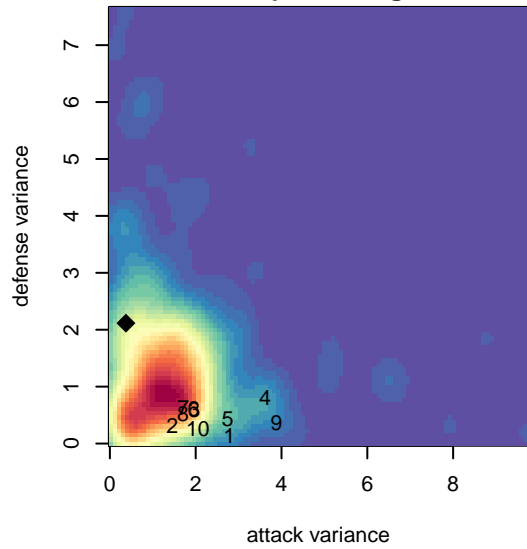

Seattle United Shoreline White G99

Seattle United Regional
 Seattle, WA
 G99 total strength=691
 attack=0.45 defense=1.04
 fall league = NPSL G15D2

alt names used:
 SEATTLE UNITED SHORELINE G99 WHITE (1
 Seattle United Shoreline White
 Seattle United Shoreline G99 White
 Seattle United SH G99 White
 Seattle United SH G99 White

Venues played:
 2014 Kent Cornucopia Cup U15 Gold U15
 2014 KITG GU15 Red
 2014 Mt Hood Challenge U15
 2014 NPSL G15D2
 2014 Founders Cup G99

Seattle United Shoreline White G99
 Dots are actual minus expected GF (blue circles) and GA (red triangles).
 Blue line is smoothed change in attack strength. Red is smoothed change in defense strength.

**attack and defense variance (black dot)
relative to other teams
and top 10 in region**

**attack and defense rating
relative to others at age
and all opponents in last 13 months**

Performance relative to 13 month average